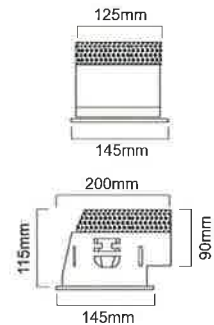

lamp : GLS MAX 60W

lamp basic : E27

cut out : 115mm \varnothing ①

model no. : **GFN-DL91182P**

colour : WH / GY

reflector : Silver C/W frosted glass

lamp : TC-D 18W

lamp basic : G24d-2

cut out : 165mm x 75mm 

TC-DEL 18Wx1 80°		
H(m)	E(Lx) 2x40°	D(m)
1m	1.25	1.7
2m	3.1	3.4
3m	1.4	5.0
4m	7.8	6.7

model no. : **GFN-DL92132P**

colour : WH / GY

reflector : Silver C/W frosted glass

lamp : TC-D 2 x 13W

lamp basic : G24d-1

cut out : 130mm x 130mm 

TC-DEL 13Wx2 85°		
H(m)	E(Lx) 2x43°	D(m)
1m	2.18	1.8
2m	5.45	3.7
3m	2.4	5.5
4m	13.6	7.3

model no. : **GFN-DL93182P**

colour : WH / GY

reflector : Silver C/W frosted glass

lamp : TC-D 2 x 18W

lamp basic : G24d-2

cut out : 160mm x 160mm 

TC-DEL 18Wx2 85°		
H(m)	E(Lx) 2x43°	D(m)
1m	4.00	1.8
2m	10.0	3.7
3m	4.4	5.5
4m	24	7.3

Symbols in the tables

WH-White

GY-Grey

A Member of  THE PLC GROUP EXCLUSIVE DISTRIBUTOR