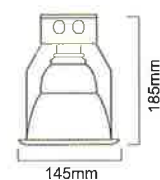

Fluorcompact

Recessed Downlight

model no. : **GFN-DL119P218A**

colour : WH ☐

reflector : Silver

lamp : TC-D x 2 18W

lamp basic : G24d-2

cut out : 165mm $\varnothing$ ①

model no. : **GFN-DL129P213/18A**

colour : WH ☐

reflector : Silver C/W recessed glass

lamp : TC-D x 2 13W / 18W

lamp basic : G24d-1 (13W) /
G24d-2 (18W)

cut out : 165mm $\varnothing$ ①

model no. : **GFN-DL238E27A**

colour : WH ☐

reflector : Silver C/W recessed glass

lamp : GLS MAX 60W /
11W energy saving lamp

lamp basic : E27

cut out : 125mm $\varnothing$ ①

model no. : **GFN-DL218E27A**

colour : WH ☐

reflector : Silver

lamp : GLS MAX 60W

lamp basic : E27

cut out : 115mm $\varnothing$ ①