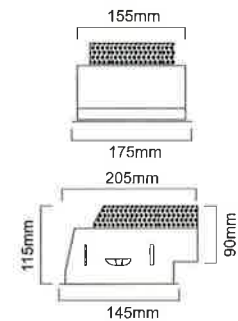

cut out : 165mm x 75mm 

TC-DEL 18Wx1 80°		
H(m)	E(Lx) 2x40°	D(m)
1m	1.25	1.7
2m	3.1	3.4
3m	1.4	5.0
4m	7.8	6.7

model no. : **GFN-DL92132P**

colour : WH / GY

reflector : Silver C/W frosted glass

lamp : TC-D 2 x 13W

lamp basic : G24d-1

cut out : 130mm x 130mm 

TC-DEL 13Wx2 85°		
H(m)	E(Lx) 2x43°	D(m)
1m	2.18	1.8
2m	5.45	3.7
3m	2.4	5.5
4m	13.6	7.3

model no. : **GFN-DL93182P**

colour : WH / GY

reflector : Silver C/W frosted glass

lamp : TC-D 2 x 18W

lamp basic : G24d-2

cut out : 160mm x 160mm 

TC-DEL 18Wx2 85°		
H(m)	E(Lx) 2x43°	D(m)
1m	4.00	1.8
2m	10.0	3.7
3m	4.4	5.5
4m	24	7.3

Symbols in the tables

WH-White

GY-Grey

A Member of  THE PLC GROUP EXCLUSIVE DISTRIBUTOR