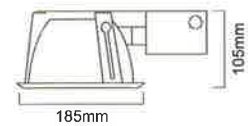

model no. : **GFN-DL238E27A**

colour : WH ☐

reflector : Silver C/W recessed glass

lamp : GLS MAX 60W /
11W energy saving lamp

lamp basic : E27

cut out : 125mm $\varnothing$ ①