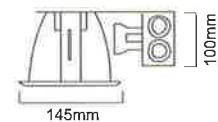

model no. : **GFN-DL218E27A**

colour : WH ☐

reflector : Silver

lamp : GLS MAX 60W

lamp basic : E27

cut out : 115mm $\varnothing$ ①