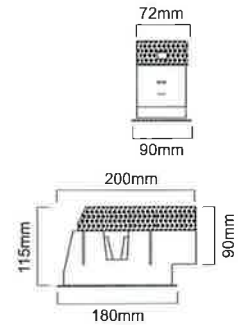

lamp : GLS MAX 60W

lamp basic : E27

cut out : 115mm \varnothing ①

model no. : **GFN-DL91182P**

colour : WH / GY

reflector : Silver C/W frosted glass

lamp : TC-D 18W

lamp basic : G24d-2

cut out : 165mm x 75mm 

TC-DEL 18Wx1 80°		
H(m)	E(Lx) 2x40°	D(m)
1m	1.25	1.7
2m	3.1	3.4
3m	1.4	5.0
4m	7.8	6.7

model no. : **GFN-DL92132P**

colour : WH / GY

reflector : Silver C/W frosted glass

lamp : TC-D 2 x 13W

lamp basic : G24d-1

cut out : 130mm x 130mm 

TC-DEL 13Wx2 85°		
H(m)	E(Lx) 2x43°	D(m)
1m	2.18	1.8
2m	5.45	3.7
3m	2.4	5.5
4m	13.6	7.3

model no. : **GFN-DL93182P**

colour : WH / GY

reflector : Silver C/W frosted glass

lamp : TC-D 2 x 18W

lamp basic : G24d-2

cut out : 160mm x 160mm 

TC-DEL 18Wx2 85°		
H(m)	E(Lx) 2x43°	D(m)
1m	4.00	1.8
2m	10.0	3.7
3m	4.4	5.5
4m	24	7.3

Symbols in the tables

WH-White

GY-Grey

A Member of  THE PLC GROUP EXCLUSIVE DISTRIBUTOR