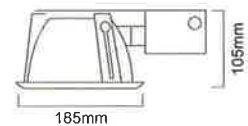

model no. : **GFN-DL129P213/18A**

colour : WH ☐

reflector : Silver C/W recessed glass

lamp : TC-D x 2 13W / 18W

lamp basic : G24d-1 (13W) /
G24d-2 (18W)

cut out : 165mm $\varnothing$ ①