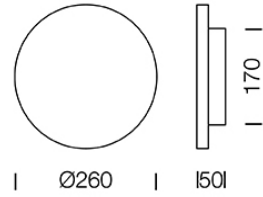

Project :

Sale :

ITEMCODE	: MOON-B
SERIES	: MOON
BRAND	: LAMPTITUDE INTERNATIONAL
LAMP TYPE	: LED
LAMP BASE	: 1*LED 9.5W
DESCRIPTION	: WALL LAMP
INSTALLATION	: SURFACE MOUNTED WALL
MATERIAL	: GYPSUM
COLOR	: WHITE
CONTROL GEAR	: LED DRIVER INCLUDED
REFLECTOR	: N/A

Address line