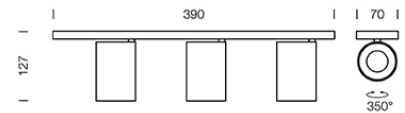

PROJECT : _____

SALE : _____

Lampitude®
TURN ON YOUR ATTITUDE

Product

Dimension

Specification

ITEM CODE	:	GR-BASE3-WW
SERIES	:	GR-BASE
BRAND	:	LAMPTITUDE
LAMP TYPE	:	HALOGEN OR LED
LAMP BASE	:	3*GU10 MAX 50W
DESCRIPTION	:	CEILING DOWNLIGHT
INSTALLATION	:	CEILING MOUNTED DOWNLIGHT
MATERIAL	:	DIE-CAST ALUMINIUM
COLOR	:	WHITE
CONTROL GEAR	:	N/A
REFLECTOR	:	N/A