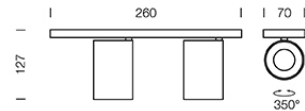

## Dimension

## Specification

ITEM CODE	:	GR-BASE2-WW
SERIES	:	GR-BASE
BRAND	:	LAMPTITUDE
LAMP TYPE	:	HALOGEN OR LED
LAMP BASE	:	2*GU10 MAX 50W
DESCRIPTION	:	CEILING DOWNLIGHT
INSTALLATION	:	CEILING MOUNTED DOWNLIGHT
MATERIAL	:	DIE-CAST ALUMINIUM
COLOR	:	WHITE
CONTROL GEAR	:	N/A
REFLECTOR	:	N/A