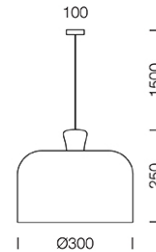

PROJECT : _____

SALE : _____

Lampitude®
TURN ON YOUR ATTITUDE

Product

Dimension

Specification

| | | |
|--------------|---|-------------------------------|
| ITEM CODE | : | BOCCI-PB-WH |
| SERIES | : | BOCCI |
| BRAND | : | LAMPTITUDE |
| LAMP TYPE | : | INCANDESCENT OR LED |
| LAMP BASE | : | 1*E27 MAX 60W |
| DESCRIPTION | : | HANGING LAMP |
| INSTALLATION | : | SURFACE MOUNTED BASE |
| MATERIAL | : | POWDER COATED ALUMINIUM, WOOD |
| COLOR | : | WHITE |
| CONTROL GEAR | : | N/A |
| REFLECTOR | : | N/A |