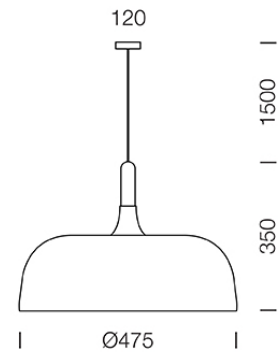

PROJECT : _____

SALE : _____

Lampitude®
TURN ON YOUR ATTITUDE

Product

Dimension

Specification

ITEM CODE	:	HEX-PB-CP
SERIES	:	HEX
BRAND	:	LAMPTITUDE
LAMP TYPE	:	INCAN DESCENT OR LED
LAMP BASE	:	1*E27 MAX 60W
DESCRIPTION	:	PENDANT LAMP
INSTALLATION	:	SURFACE MOUNTED BASE
MATERIAL	:	POWDER COATED ALUMINIUM, WOOD
COLOR	:	MATT COPPER
CONTROL GEAR	:	N/A
REFLECTOR	:	N/A