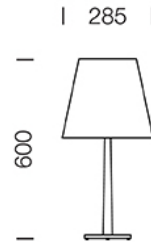

## Dimension

## Specification

ITEM CODE : 179841-664612-L  
SERIES : TITO  
BRAND : LAMPTITUDE  
LAMP TYPE : COMPACT FLUORESCENT OR LED  
LAMP BASE : 1\*E27 MAX 20W  
DESCRIPTION : TABLE LAMP  
INSTALLATION : STANDING LAMP  
MATERIAL : NICKEL SATIN STEEL, FABRIC  
COLOR : WHITE, NICKEL SATIN  
CONTROL GEAR : N/A  
REFLECTOR : N/A