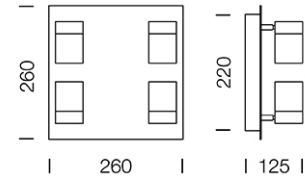

PROJECT : _____

SALE : _____

Lampitude®
TURN ON YOUR ATTITUDE

Product

Dimension

Specification

ITEM CODE	:	MOFO-C4-WH
SERIES	:	MOFO
BRAND	:	LAMPTITUDE
LAMP TYPE	:	HALOGEN OR LED
LAMP BASE	:	4*GU10 MAX 50W
DESCRIPTION	:	CEILING LAMP
INSTALLATION	:	SURFACE MOUNTED BASE
MATERIAL	:	FILM WRAPPING STEEL, SATIN STEEL
COLOR	:	WHITE MARBLE
CONTROL GEAR	:	N/A
REFLECTOR	:	N/A