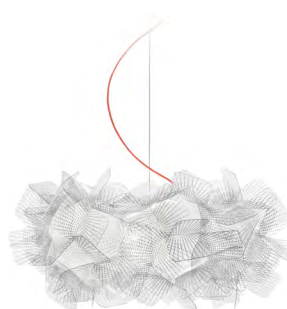

CLIZIA SUSPENSION **PIXEL**

DESIGN BY **ADRIANO RACHELE**

September, 2018

What would happen if a Greek nymph was suddenly transported to the digital age?

Slamp's Clizia collection is covered in pixels! A high-tech pattern in soft tones spread across the lamp's supple shapes.

The cheeky and creative red cable can be replaced by a transparent one upon request.

A dusting of white inside the decorative elements helps evenly distribute the light without glare. Available in two sizes, as well as floor and applique.

SUSPENSION LARGE Ø78 x h 28 cm
4X10W LED Filament E27

SUSPENSION Ø53 x h 25 cm
2X10W LED Filament E27