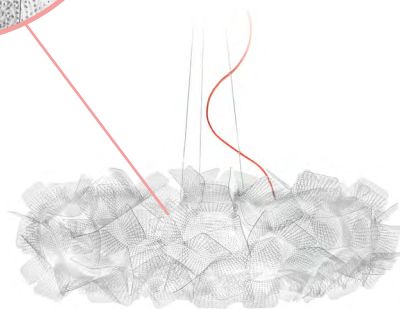

CLIZIA SUSPENSION **PIXEL**

DESIGN BY **ADRIANO RACHELE**

September, 2018

What would happen if a Greek nymph was suddenly transported to the digital age?

Slamp's Clizia collection is covered in pixels! A high-tech pattern in soft tones spread across the lamp's supple shapes.

The cheeky and creative red cable can be replaced by a transparent one upon request.

A dusting of white inside the decorative elements helps evenly distribute the light without glare. Available in two sizes, as well as floor and applique.

SUSPENSION LARGE Ø78 x h 28 cm
4X10W LED Filament E27

SUSPENSION Ø53 x h 25 cm
2X10W LED Filament E27