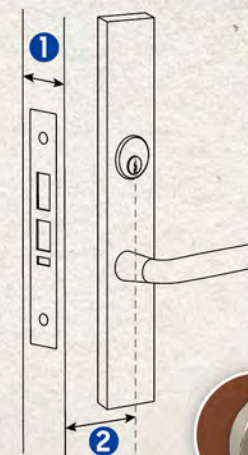

PLC原廠行貨 獨家升級服務

大中華地區
授權代理
Authorized
Distributor in
Greater China

語言
LANGUAGE

英文版本 原廠正貨 English version – genuine product guaranteed

- 官方中文及英文用戶指南 Official English & Chinese User Guides

安全程度
SECURITY
LEVEL

更安全 More secure

- 原廠安裝配件 Original parts for local installation use

產品功能
PRODUCT
FUNCTIONS

- 預設的產品功能，全部均可正常使用
  All default product features are available for usage.
- 水貨產品的功能，或未能正常操作，影響用戶使用體驗。
  For unofficial products, product features may not function properly. The user experience will be limited.

Congratulations!

Good Job!
Your door lock has been registered.

Guide

售後服務
AFTER SALES
SERVICE

- 原廠感應保養卡
  RF Warranty Card
- 2年產品自攜保養證
  2-Year Product Carry-in Warranty
- 經PLC專業技術人員上門安裝，可享有1年安裝保養服務。
  For products originally installed by PLC technicians, the customer can enjoy 1 year installation warranty service.
- 官方的客戶服務熱線及維修中心
  Official Customer Service Hotline & Maintenance Centre
- 產品使用短片
  User Guide Video

YouTube

ThePLCGroup

查看一下 Measurements

找出以下門鎖資料，方便更換電子門鎖
Below are 2 easy measurements that will help ensure the smart door lock will fit properly in your door.

1 門厚 Door Thickness

2 鎖中尺寸 Backset

用以遮蔽舊鎖位鑽孔的配件
Accessory used to cover any excess holes from the old lock

• 圖片只供參考。
Images are for reference only.

* 本用戶指南的內容或會有所更改，以提高產品性能，恕不另行通知。
The contents of this user guide are subject to change without prior notice to the user in order to enhance performance of the product.