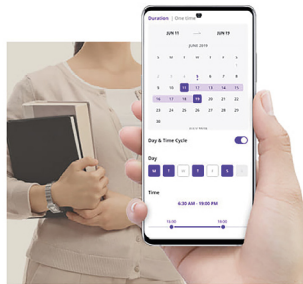

直幫物聯網電子門鎖

SHP-P52

FULLY AUTOMATIC

便捷開門 EASY ACCESS

用戶可靈活使用不同的解鎖方法開門。更可隨時隨地發放一次性 / 定期密碼給訪客，並在他們到訪時收到訊息提示。

Different access modes are offered for flexibility of entry. Simply issue one-time / scheduled pin codes to visitors and receive notification when they enter.

指紋
Fingerprint

用戶密碼
Password

RF 鎖匙
RF Key

後備鎖匙
Mechanical Key

App 電子鎖匙
Mobile App Key
(Wi-Fi)

輕觸開門 SIMPLY PRESS

從室外成功認證後，門鎖會自動解鎖，用戶無需用力推 / 拉把手，可以輕柔地開門。

Once authenticated from the outside, the mortise will unlock automatically and users can open the door with ease.

室內門鎖配備了開門感應鍵，用戶輕觸開門感應鍵；或輕觸後再按一下開門感應鍵即可開門。

The inner body is equipped with a sophisticated open / close sensor button, users can open the door by tapping the button or pushing the button after tapping it.