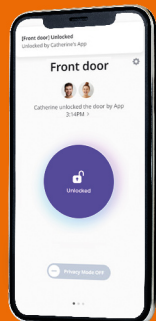

SMARTER LIVING, ZIGBANG

直幫開啟智能生活

直幫是一間運用 IT 技術提供創新空間體驗的獨角獸公司。自 2010 年成立至今，一直透過科技呈現新時代的居住環境提供升級房地產資訊。品牌於 2022 年收購三星 SDS 家居物聯網項目的業務，將物聯網硬件結合創新的智能家居科技，開創全新的智能家居生活。

Zigbang, a Korea brand which was founded in 2010, is a global unicorn company that innovates spatial experience through IT Technology and provides all-rounded housing solutions. The company acquired Samsung SDS' smart home IoT business in 2022, to usher in a new paradigm of smart home culture by combining IoT hardware with innovative housing contents.

PLC原廠行貨獨家升級服務

語言 LANGUAGE

英文版本 原廠正貨 English version - genuine product guaranteed
官方中文及英文用戶指南 Official Chinese & English User Guides

安全程度 SECURITY LEVEL

更安全使用原廠配件安裝 Using original parts for local installation for higher security

產品功能 PRODUCT FUNCTIONS

預設的產品功能，全部均可正常使用。 All official product features are available for usage.

水貨產品的功能，或未能正常操作，影響用戶使用體驗。
For unofficial products, product features may not function properly. The user experience will be limited.

售後服務 AFTER SALES SERVICE

原廠感應保養卡 RF Warranty Card

2年產品自攜保養證 2-Year Product Carry-in Warranty Card

經 PLC 專業技術人員上門安裝，可享有 1 年安裝保養服務。
For products originally installed by PLC technicians, the customer can enjoy 1 year installation warranty service.

官方的客戶服務熱線及維修中心
Official Customer Service Hotline & Maintenance Centre

產品使用短片
User Guide Video

香港及澳門獨家總代理 EXCLUSIVE DISTRIBUTOR FOR HONG KONG & MACAU

HOME
SOLUTION
EXPERT

(852) 2765 9667